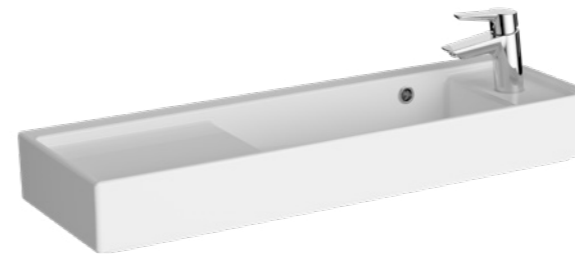

Compact basin, 1TH, LH, 90cm
• White £523 - 7409B003-0028
H: 120mm W: 900mm P: 280mm
(Tap sold separately)