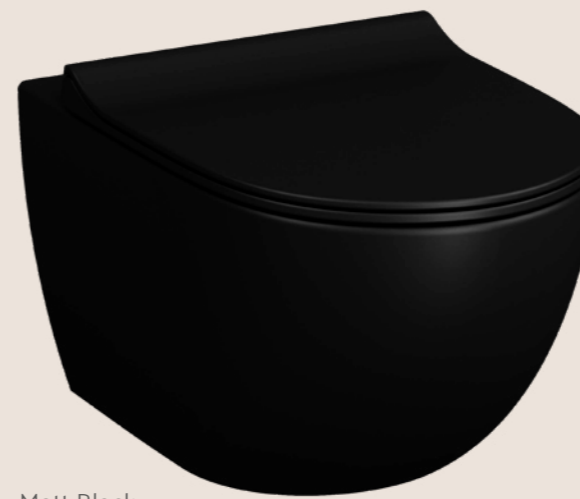

— Ceramics —

Available in 5 colours

Add colour to your bathroom

—

Make a statement in your bathroom with a coloured toilet, the perfect way to add a splash of personality & style to your design

Matt Black