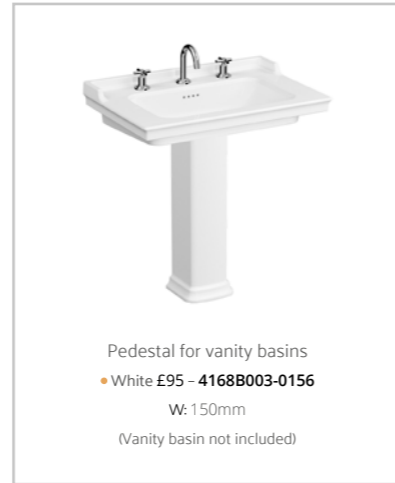

Classic washbasin, 1TH, 100cm
White £392 - 7002B003-0001
H: 200mm W: 1005mm P: 470mm

A modern, refreshing bathroom design that maximises space with compact, contemporary furnitures

Valarte

Ceramic range
available in

White

— Ceramics —

Vanity basin, 1TH, 65cm
 • White £239 - 7801B003-0001
 H: 215mm W: 650mm P: 530mm

Vanity basin, 3TH, 65cm
 • White £239 - 7801B003-0033
 H: 215mm W: 650mm P: 530mm

Pedestal for vanity basins
 • White £95 - 4168B003-0156
 W: 150mm
 (Vanity basin not included)

Semi-recessed basin, 1TH, 56cm
 White £214 - 4170B003-0002
 H: 185mm W: 565mm P: 485mm

Semi-recessed basin, 2TH, 56cm
 White £214 - 4170B003-0047
 H: 185mm W: 565mm P: 485mm

Upgrade to a sleek
 black or white flush button