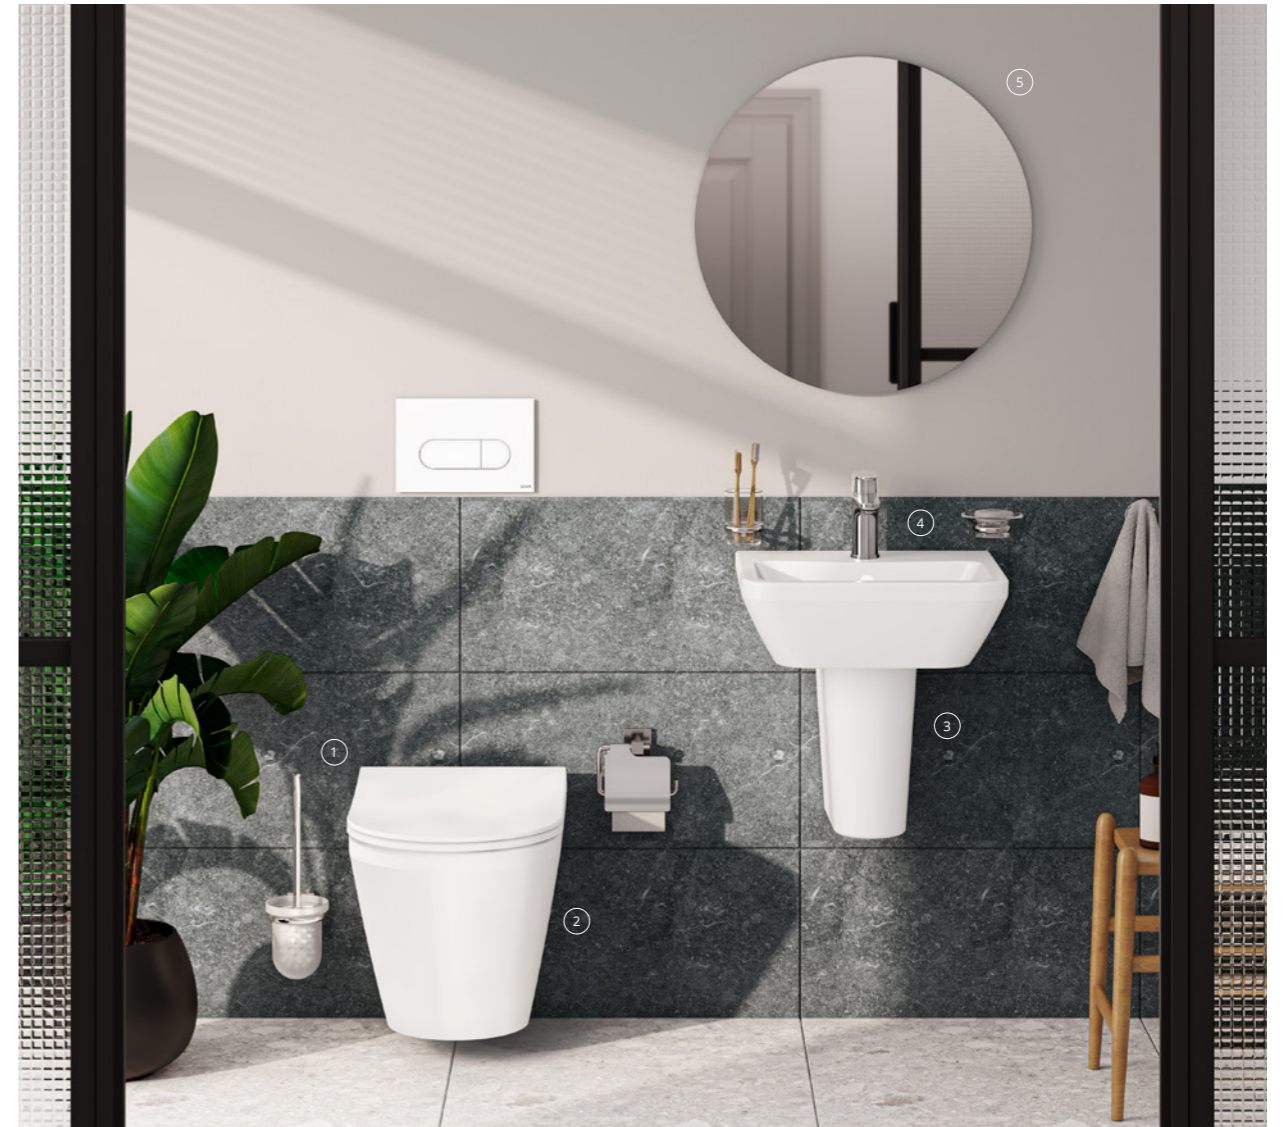

Washbasin, square, 1TH, 65cm
White £176 - **7051L003-0001**
H: 200mm W: 650mm P: 490mm

0TH = No tap hole 1TH = 1 tap hole LH = Left hand RH = Right hand

Pedestal options for Integra washbasins

Half pedestal, small, for
7047, 7048, 7065, 7066
White £75 - **5315L003-0156**
H: 310mm W: 170mm P: 265mm

Half pedestal, large, for
7049, 7050, 7051, 7061, 7067, 7068
White £75 - **5316L003-0156**
H: 310mm W: 180mm P: 310mm

Full pedestal for
45cm, 55cm, 60cm & 65cm basins
White £75 - **6936L003-0156**
H: 655mm W: 180mm P: 175mm