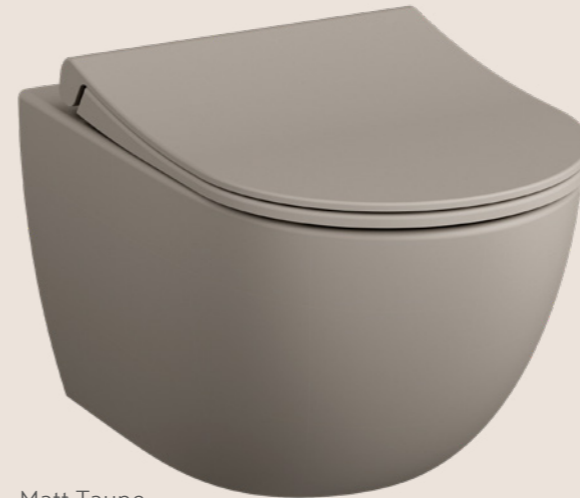

— Ceramics —

Available in 5 colours

Add colour to your bathroom

—

Make a statement in your bathroom with a coloured toilet, the perfect way to add a splash of personality & style to your design

Matt Taupe