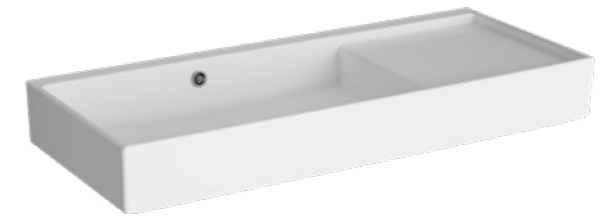

Compact basin, oTH, 90cm
• White £573 - 7405B003-0012
H: 120mm W: 900mm P: 380mm