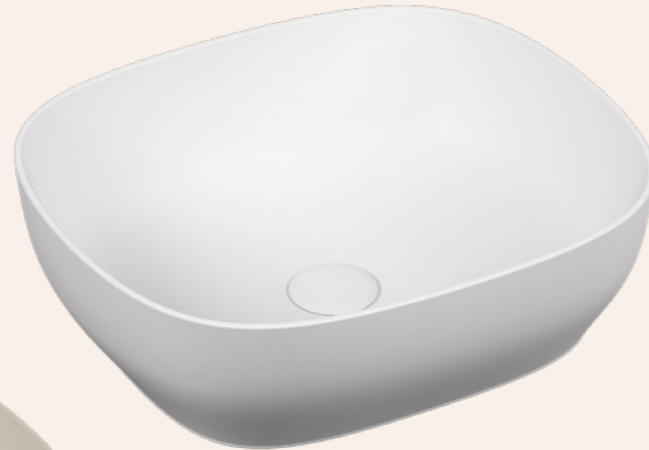

Matt Soft White
Square countertop bowl