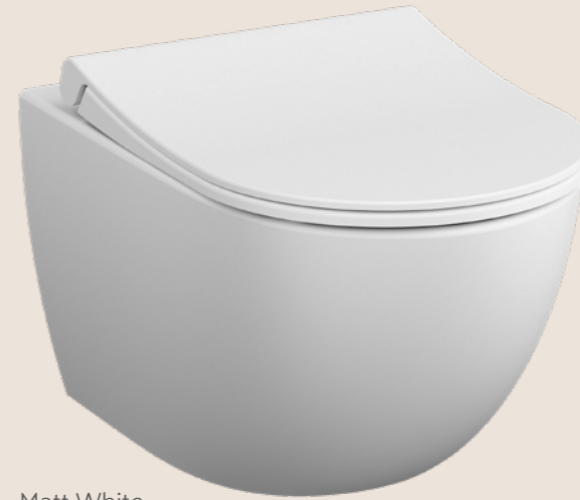

Wall-hung WC pan, compact
 White £330 - 4337B003-0075
 H: 400mm W: 365mm P: 495mm

Wall-hung WC pan, compact, Rim-ex, 54cm
 White £380 - 7747B003-0075
 H: 400mm W: 360mm P: 495mm

Wall-hung WC pan, Rim-ex, 54cm
 White £380 - 7748B003-0075
 H: 400mm W: 365mm P: 540mm

Available in 5 colours

Wall-hung WC pan, Rim-ex, 54cm
 Matt White £456 - 7748B001-0101
 Matt Taupe £456 - 7748B020-0101
 Matt Black £456 - 7748B083-0101
 Black £456 - 7748B070-0101
 H: 400mm W: 365mm P: 540mm