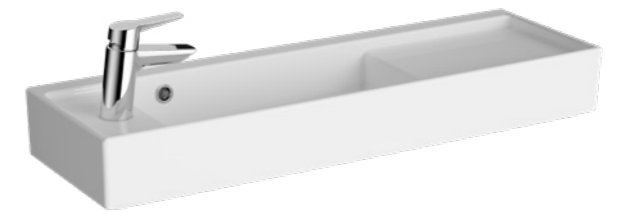

Compact basin, 1TH, RH, 90cm
• White £523 - 7407B003-0029
H: 120mm W: 900mm P: 280mm
(Tap sold separately)

Choose the standard white ceramic free-flowing waste cover or upgrade to a push-open option